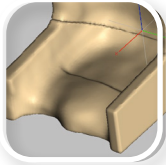

options

viscoelastic foam padding

JS-1034
including programming:
2 cm in the seat area