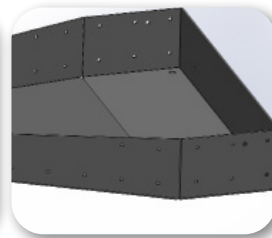

The platform can support loads of up to 15 kg and is equipped with mounting points. A floor pad and fastening material for webbing up to 40 mm are included in the delivery. The attachment points can be freely selected through the mounting points.