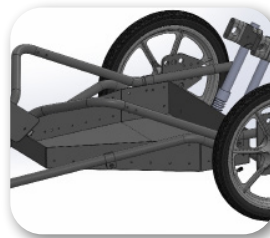

The platform can support loads of up to 15 kg and is equipped with mounting points. A floor pad and fastening material for webbing up to 40 mm are included in the delivery. The attachment points can be freely selected through the mounting points.