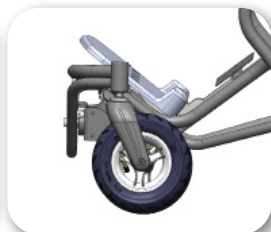

JP-14101

8" Swivel wheel,

replacement to the fixed wheel

JP-14102

8" Swivel wheel,

in addition to the fixed wheel

JP-14300

in exchange

8" Swivel wheel Duo

JP-14301

in addition

8" Swivel wheel Duo

The swivel wheel duo shortens the front end of the JOSI-pro significantly. This can be necessary in narrow spaces. The pivoting swivel wheel Duo is best suited for poor and uneven walkways.