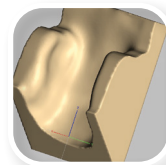

JS-11013
RG60200

options

viscoelastic foam padding

JS-1034
including programming:
2 cm in the seat area

JS-1035
including programming:
2 cm in the back area

cover

JS-1050-S seat cover

JS-1050-R back cover