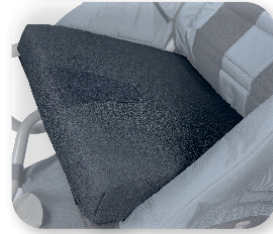

JP-10102
Headrest V

JP-10305
Abduction wedge

JP-10301
**comfort cushion,
anatomically shaped
incl. memory foam**

In exchange for the seat cushion

Lateral support system, stepless adjustable

The pad system can be steplessly adjusted in both width and mounting position and can be used for a wide variety of positions. The flexible back system adapts to the body.