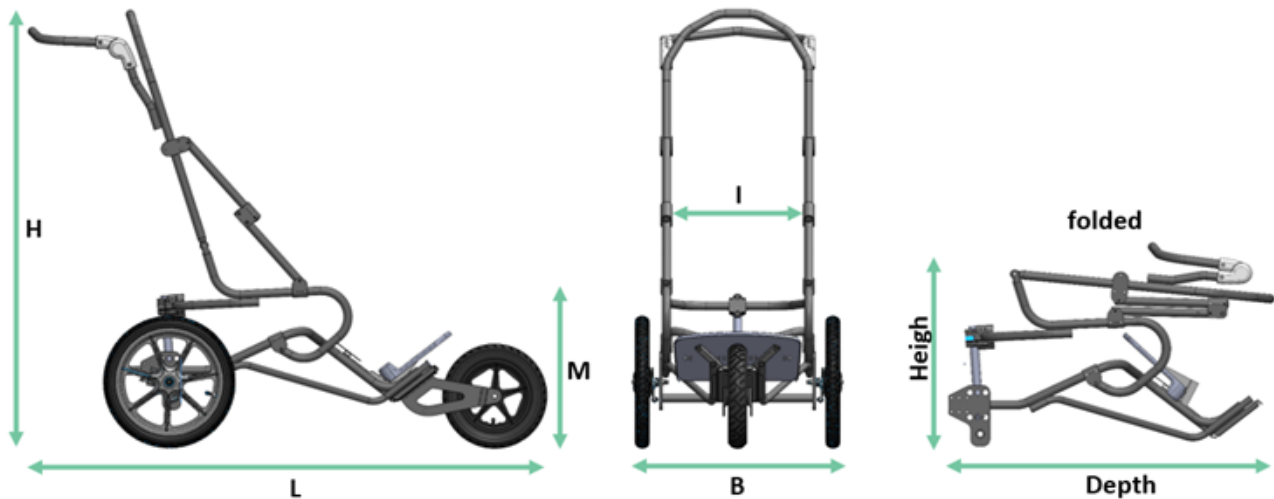

JOSI-pro	Size S	Size M	Size L
Article number	JP-30002	JP-30003	JP-30004
Body size	approx. 105-145 cm	approx. 125-165 cm	approx. 150-185 cm
Height: H	128 cm	136 cm	138 cm
Length: L	see next table	see next table	see next table
Track width: B with track widener: B	63 cm 72,5 cm	68 cm 77,5 cm	73 cm 82,5 cm
Inner width/seat width: I	36 cm	42 cm	46 cm
Seat height: M (incl. cushion)	57 cm	57 cm	59 cm
Seat depth	25 - 40 cm	30 - 45 cm	35 - 50 cm
Lower leg length	up to 36 cm	up to 42 cm	up to 47 cm
Total back height	80 cm	90 cm	95 cm
Packing dimensions: WDH with lowering: WDH	55 x 95 x 56 cm 55 x 95 x 48 cm	60 x 100 x 63 cm 60 x 100 x 55 cm	65 x 100 x 66 cm 65 x 100 x 58 cm
Payload / user weight	max. 50 kg	max. 70 kg	max. 90 kg
Additional payload bag	max. 5 kg	max. 5 kg	max. 5 kg
Additional payload platform med. devices	max. 15 kg	max. 15 kg	max. 15 kg
Weight (frame with covering)	16,5 kg	18 kg	20 kg
Rear wheels, pneum. tyres	16" / 20"	16" / 20"	16" / 20"
Air pressure rear wheels with bike option	2.0 bar (16" & 20") 2,5-2,8 bar (16" & 20")	2.0 bar (16" & 20") 2,5-2,8 bar (16" & 20")	2.0 bar (16" & 20") 2,5-2,8 bar (16" & 20")
Front wheels, pneum. tyres	see next table	see next table	see next table
Wheel camber	0° / 5° with track widener	0° / 5° with track widener	0° / 5° with track widener
Seat angle	approx. 10° - 30°	approx. 10° - 30°	approx. 10° - 30°
Back angle (optional)	approx. 110° - 160°	approx. 110° - 160°	approx. 110° - 160°